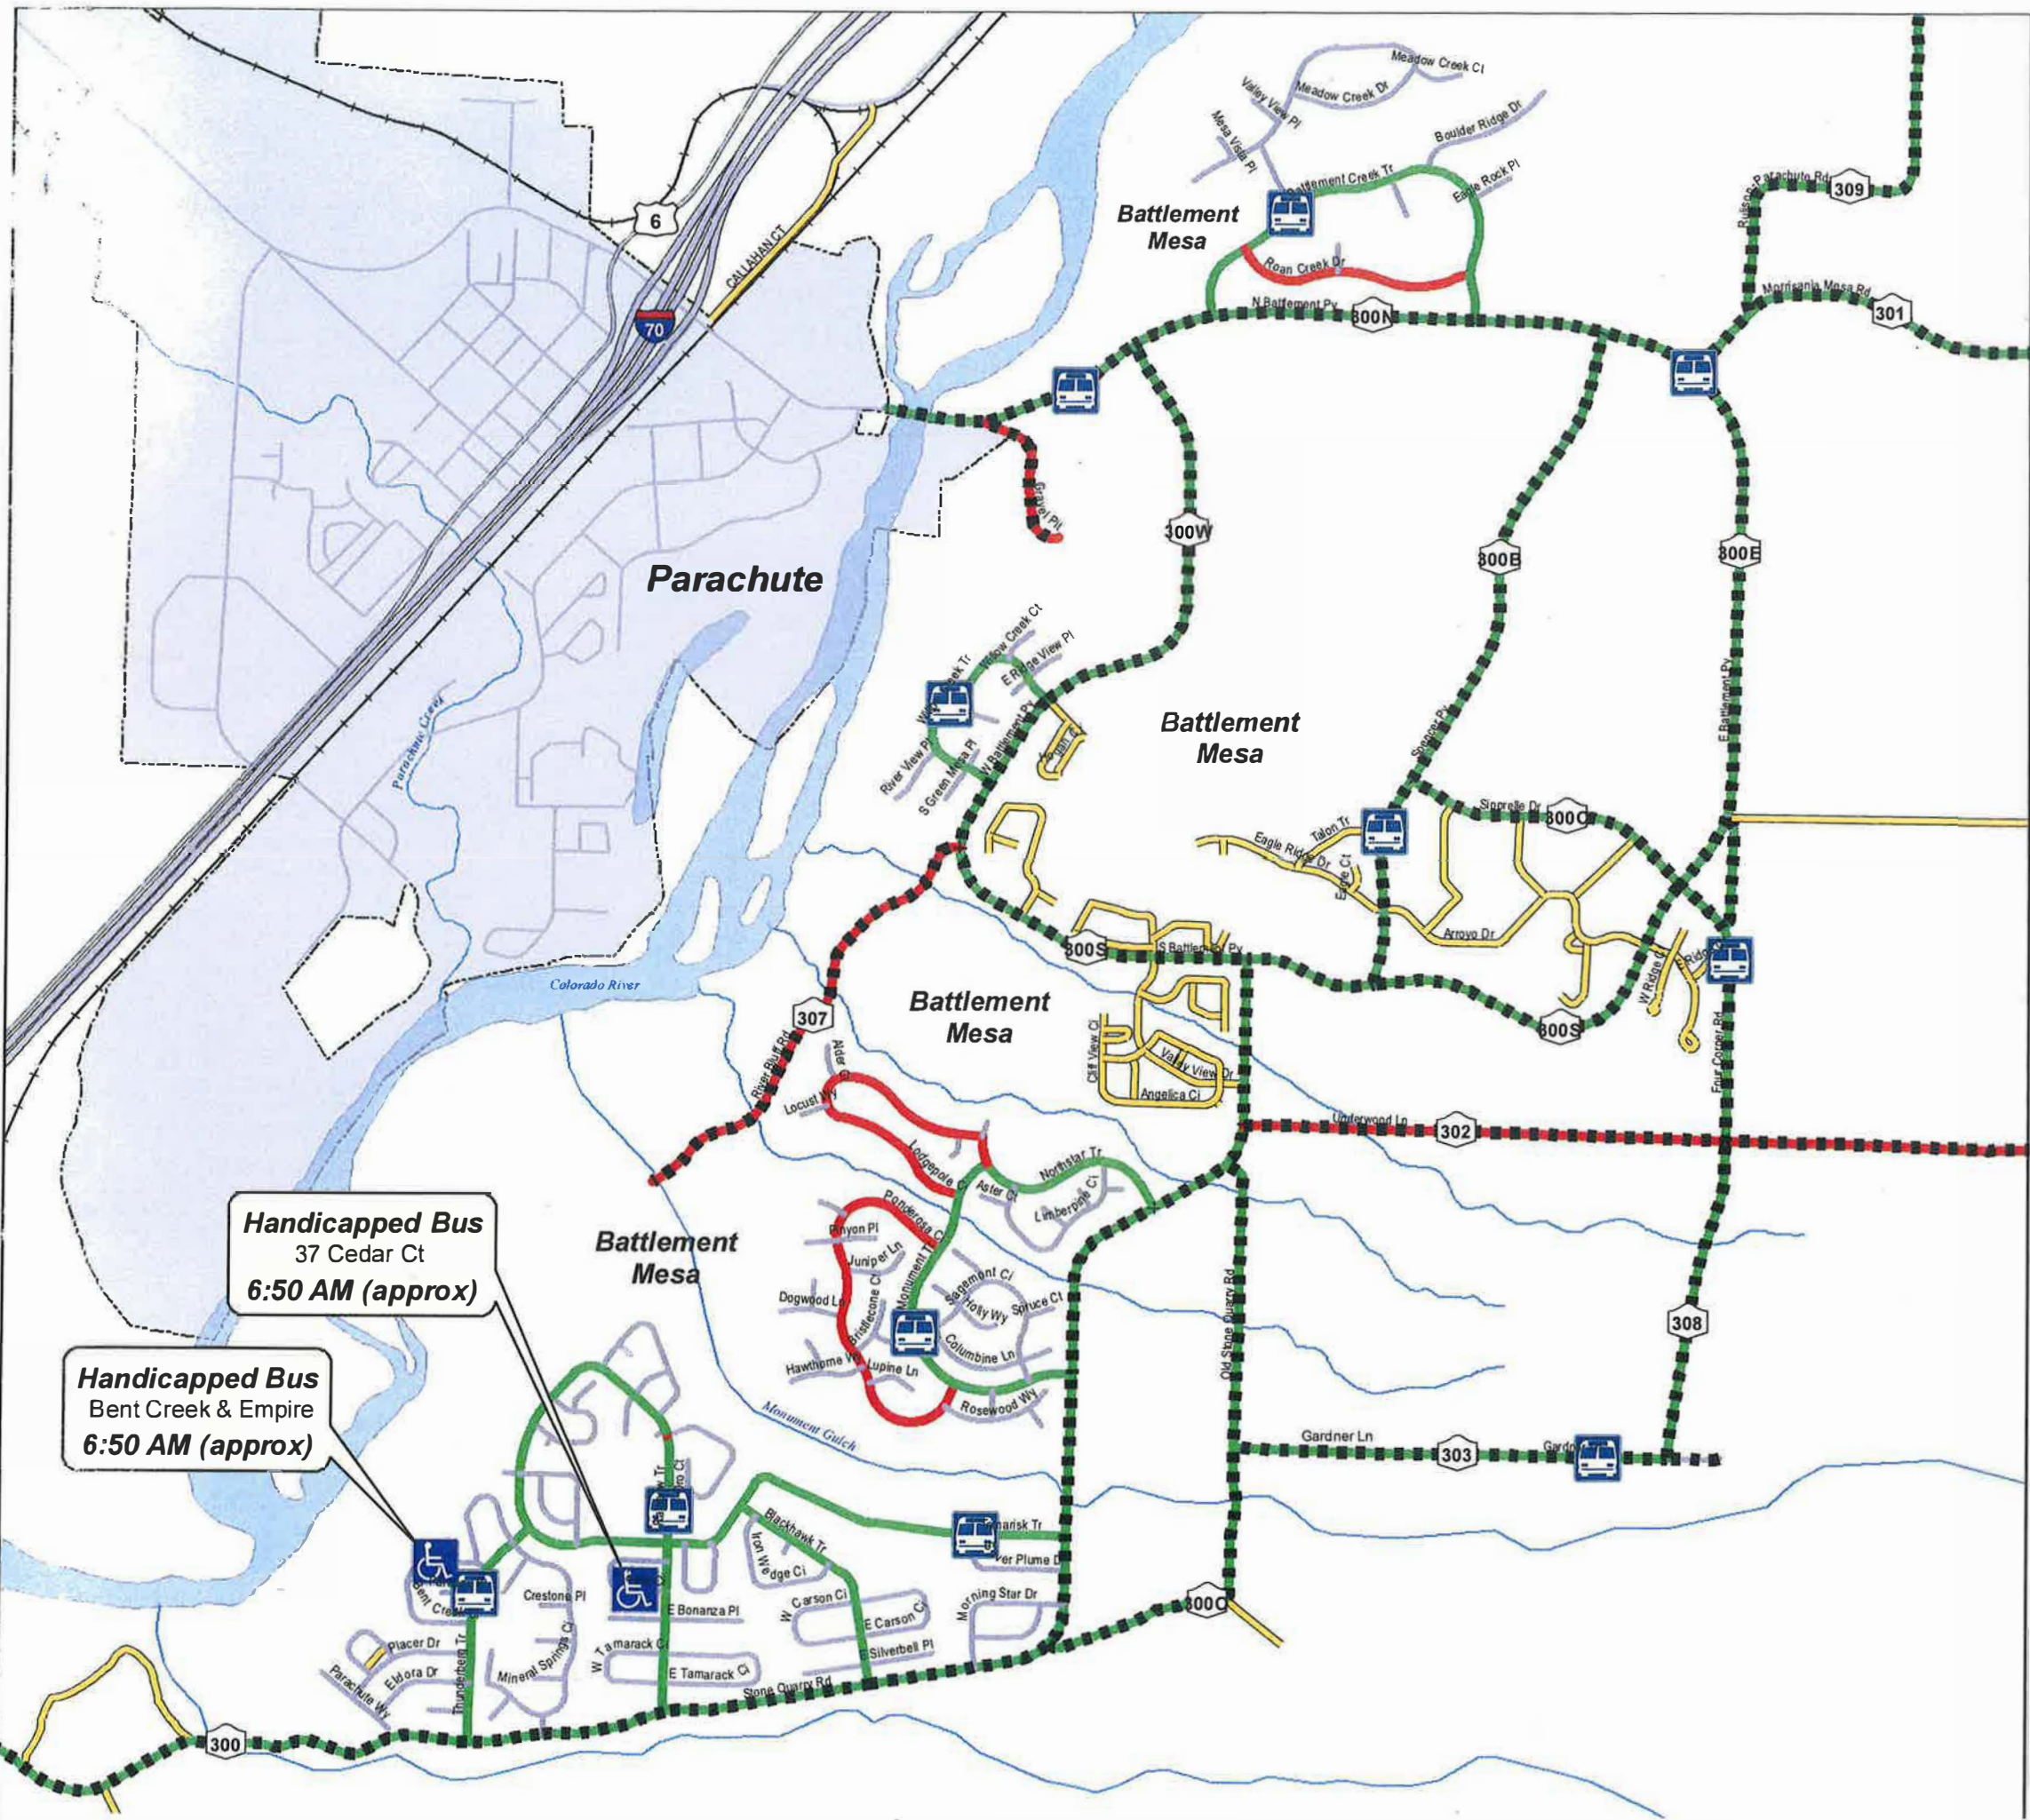

# Primary and Secondary Snow Plow Routes, Battlement Mesa, Garfield County, CO

**Legend**

- Primary Route 1
- Secondary Route 1
- Primary Route 2
- Secondary Route 2
- Non-Prioritized County Road
- Private Road, Do Not Plow
- School Bus Stop
- Handicapped Bus Stop

**COUNTY ROAD SOURCE:**  
 1. GPS Centerline data, Garfield County IT Dept. (2002, revised 2013).

**BASE MAP SOURCE:**  
 1. U.S.G.S. 1:24,000 7.5' quadrangle maps and 1:50,000 county series.

**DISCLAIMER:**  
 This map was produced by Garfield County Geographic Information Services utilizing the Arcinfo Geographic Information System (GIS). The GIS and its components are designed as a source of reference for answering queries, modeling, and planning. The GIS is not a substitute for official government records maintained by the Planning Department, the County Clerk and Recorders Office, the Assessor's Office, or for any legal description information in the chain of title. In addition, the representation of geographic locations by the GIS may not be substituted for actual legal surveys. Always refer to the sources cited for the most current legal documentation utilized in the composition of this map.

**Handicapped Bus**  
 37 Cedar Ct  
 6:50 AM (approx)

**Handicapped Bus**  
 Bent Creek & Empire  
 6:50 AM (approx)