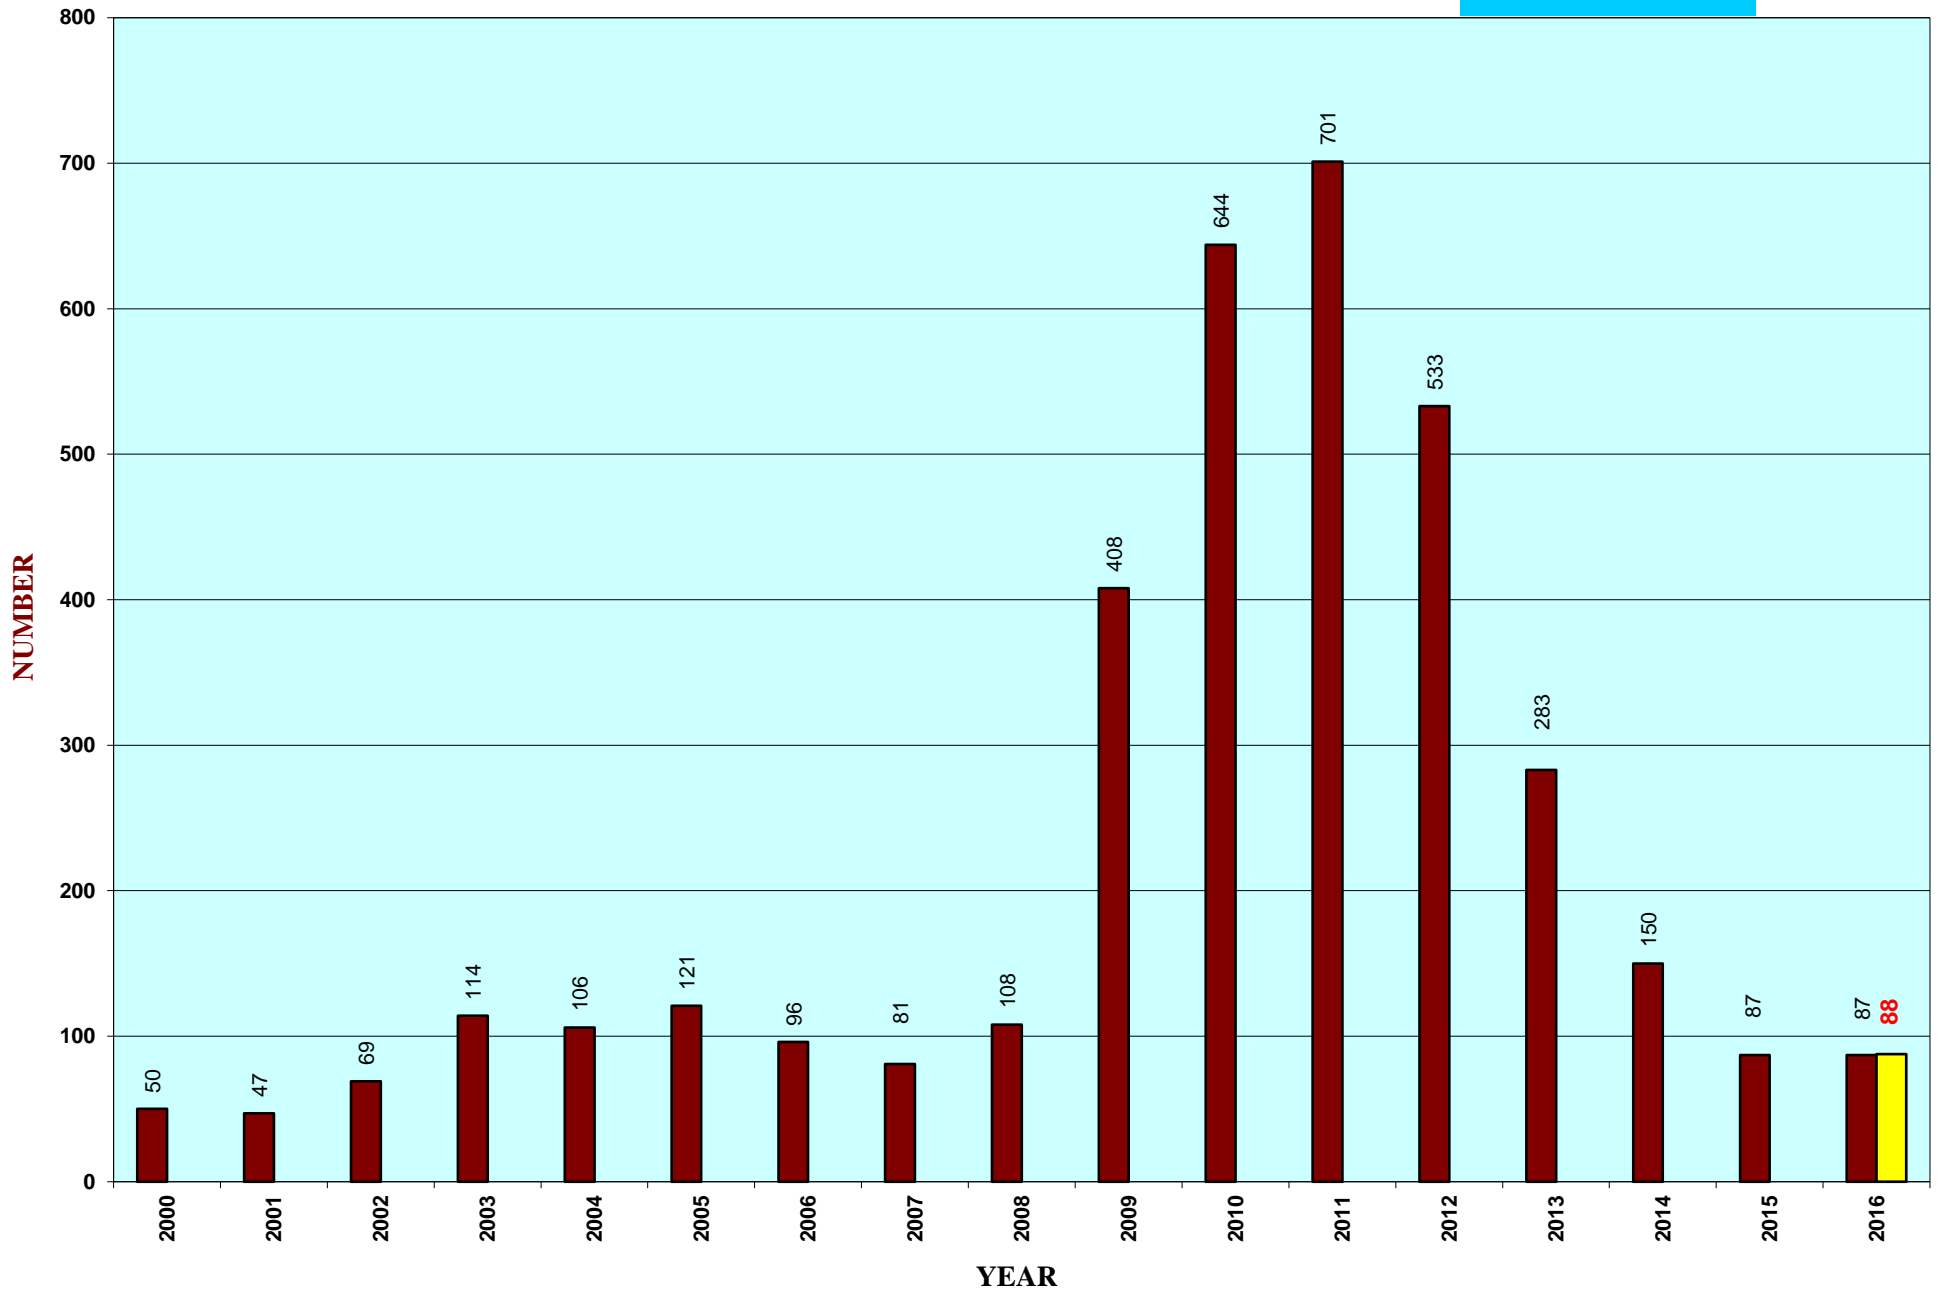

# GARFIELD COUNTY FORECLOSURE HISTORY

2000 to Present - (includes files received but not yet opened)

Actual Projected

Calculated as of 12/28/2016