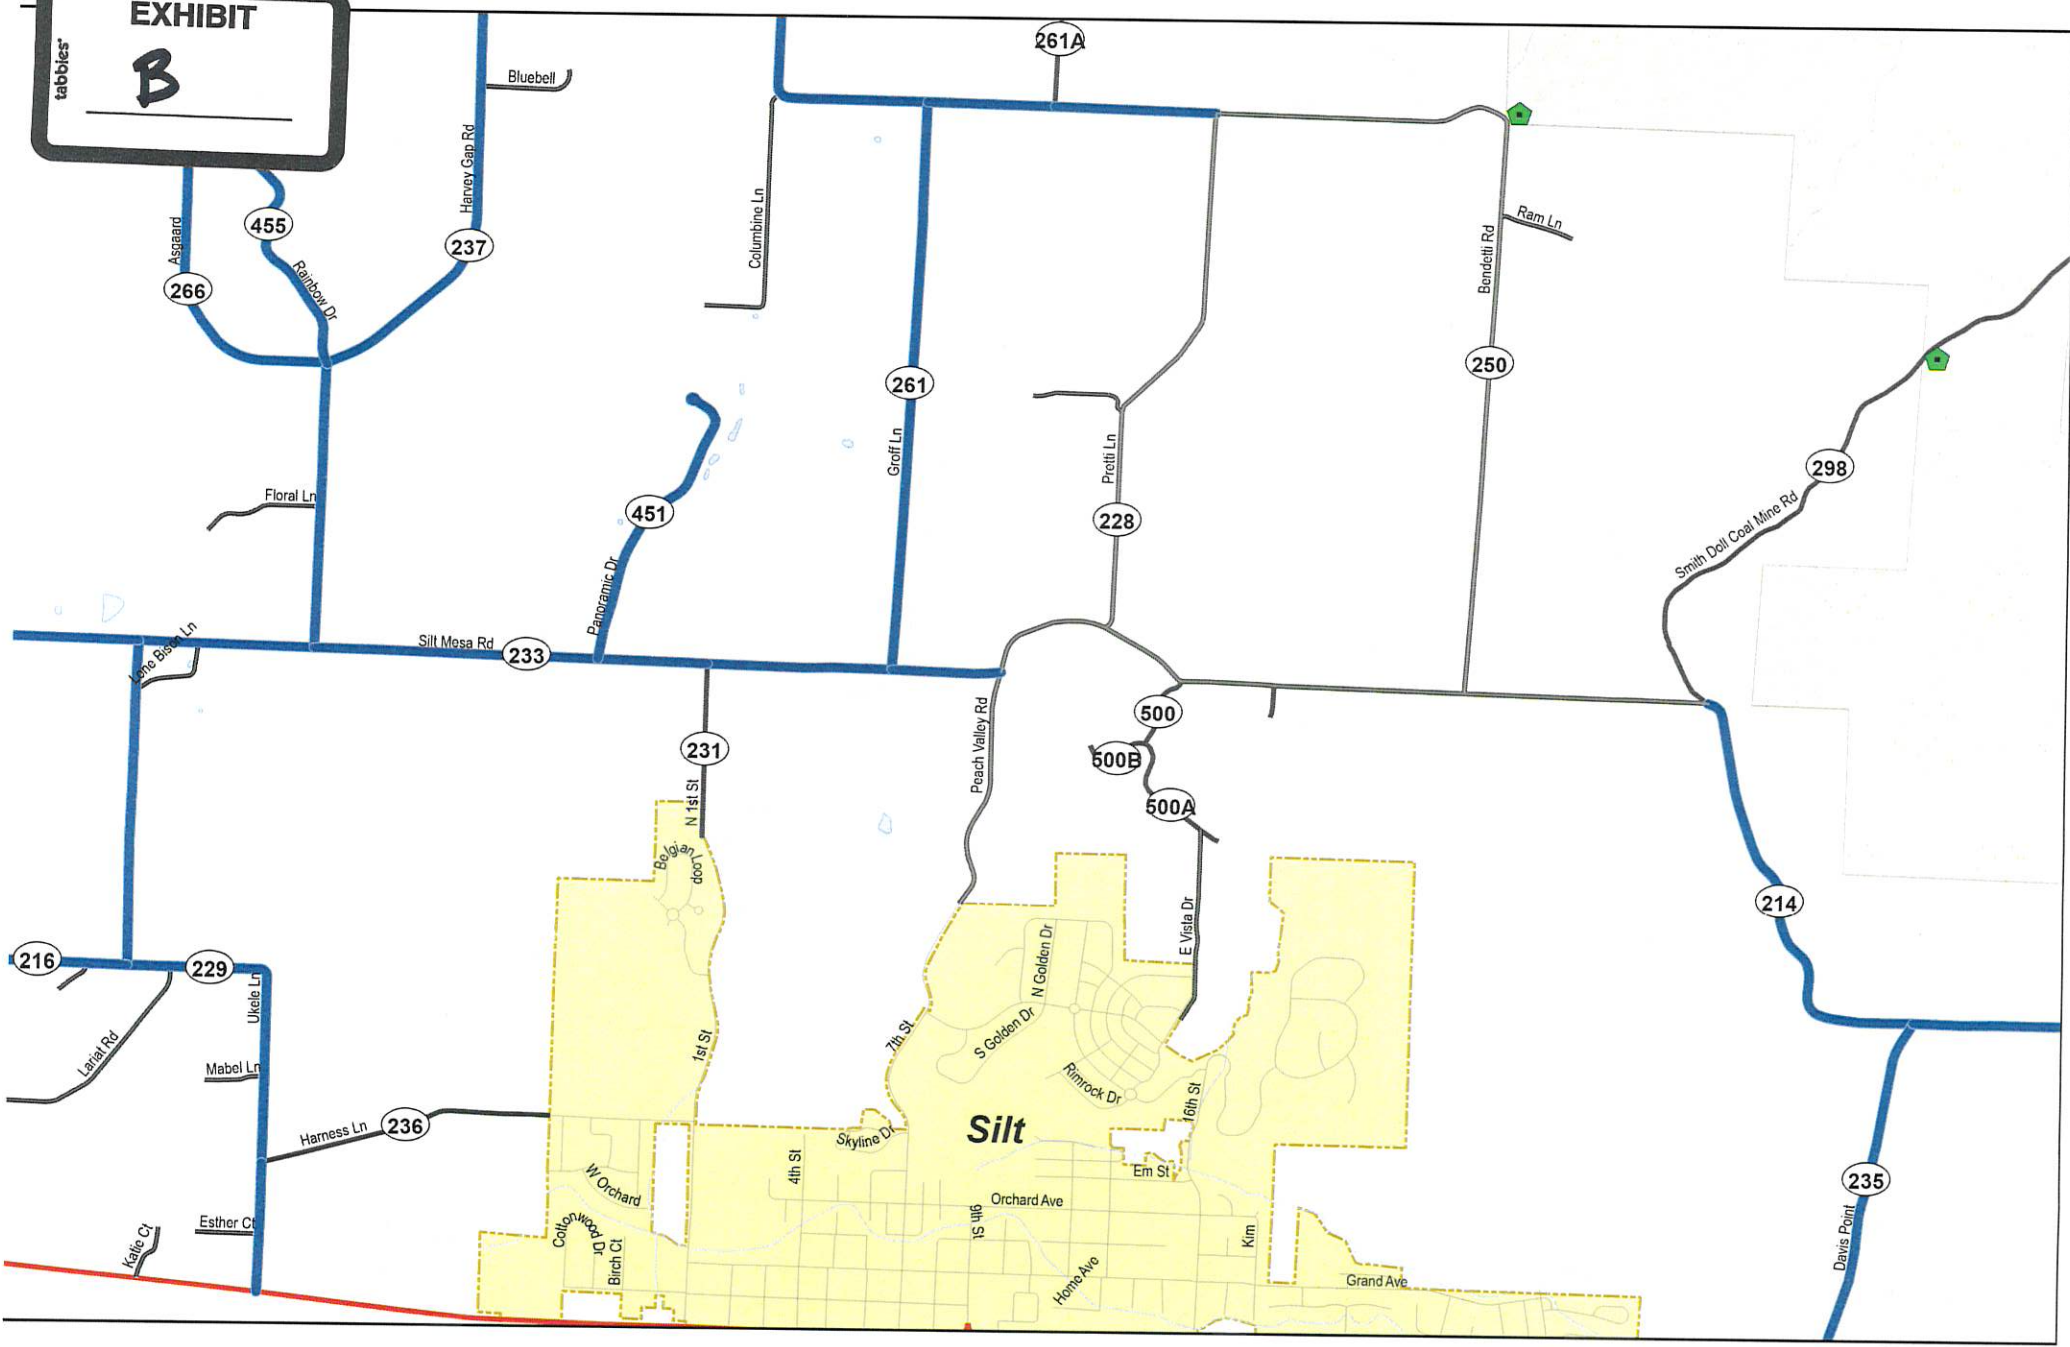

tabbies
EXHIBIT B

- Road closed to OHV access
- Public Land Access Point
- Open
- Closed

Garfield County Off-Highway Vehicle (OHV) Route Map
 Silt Revision
 April 2022