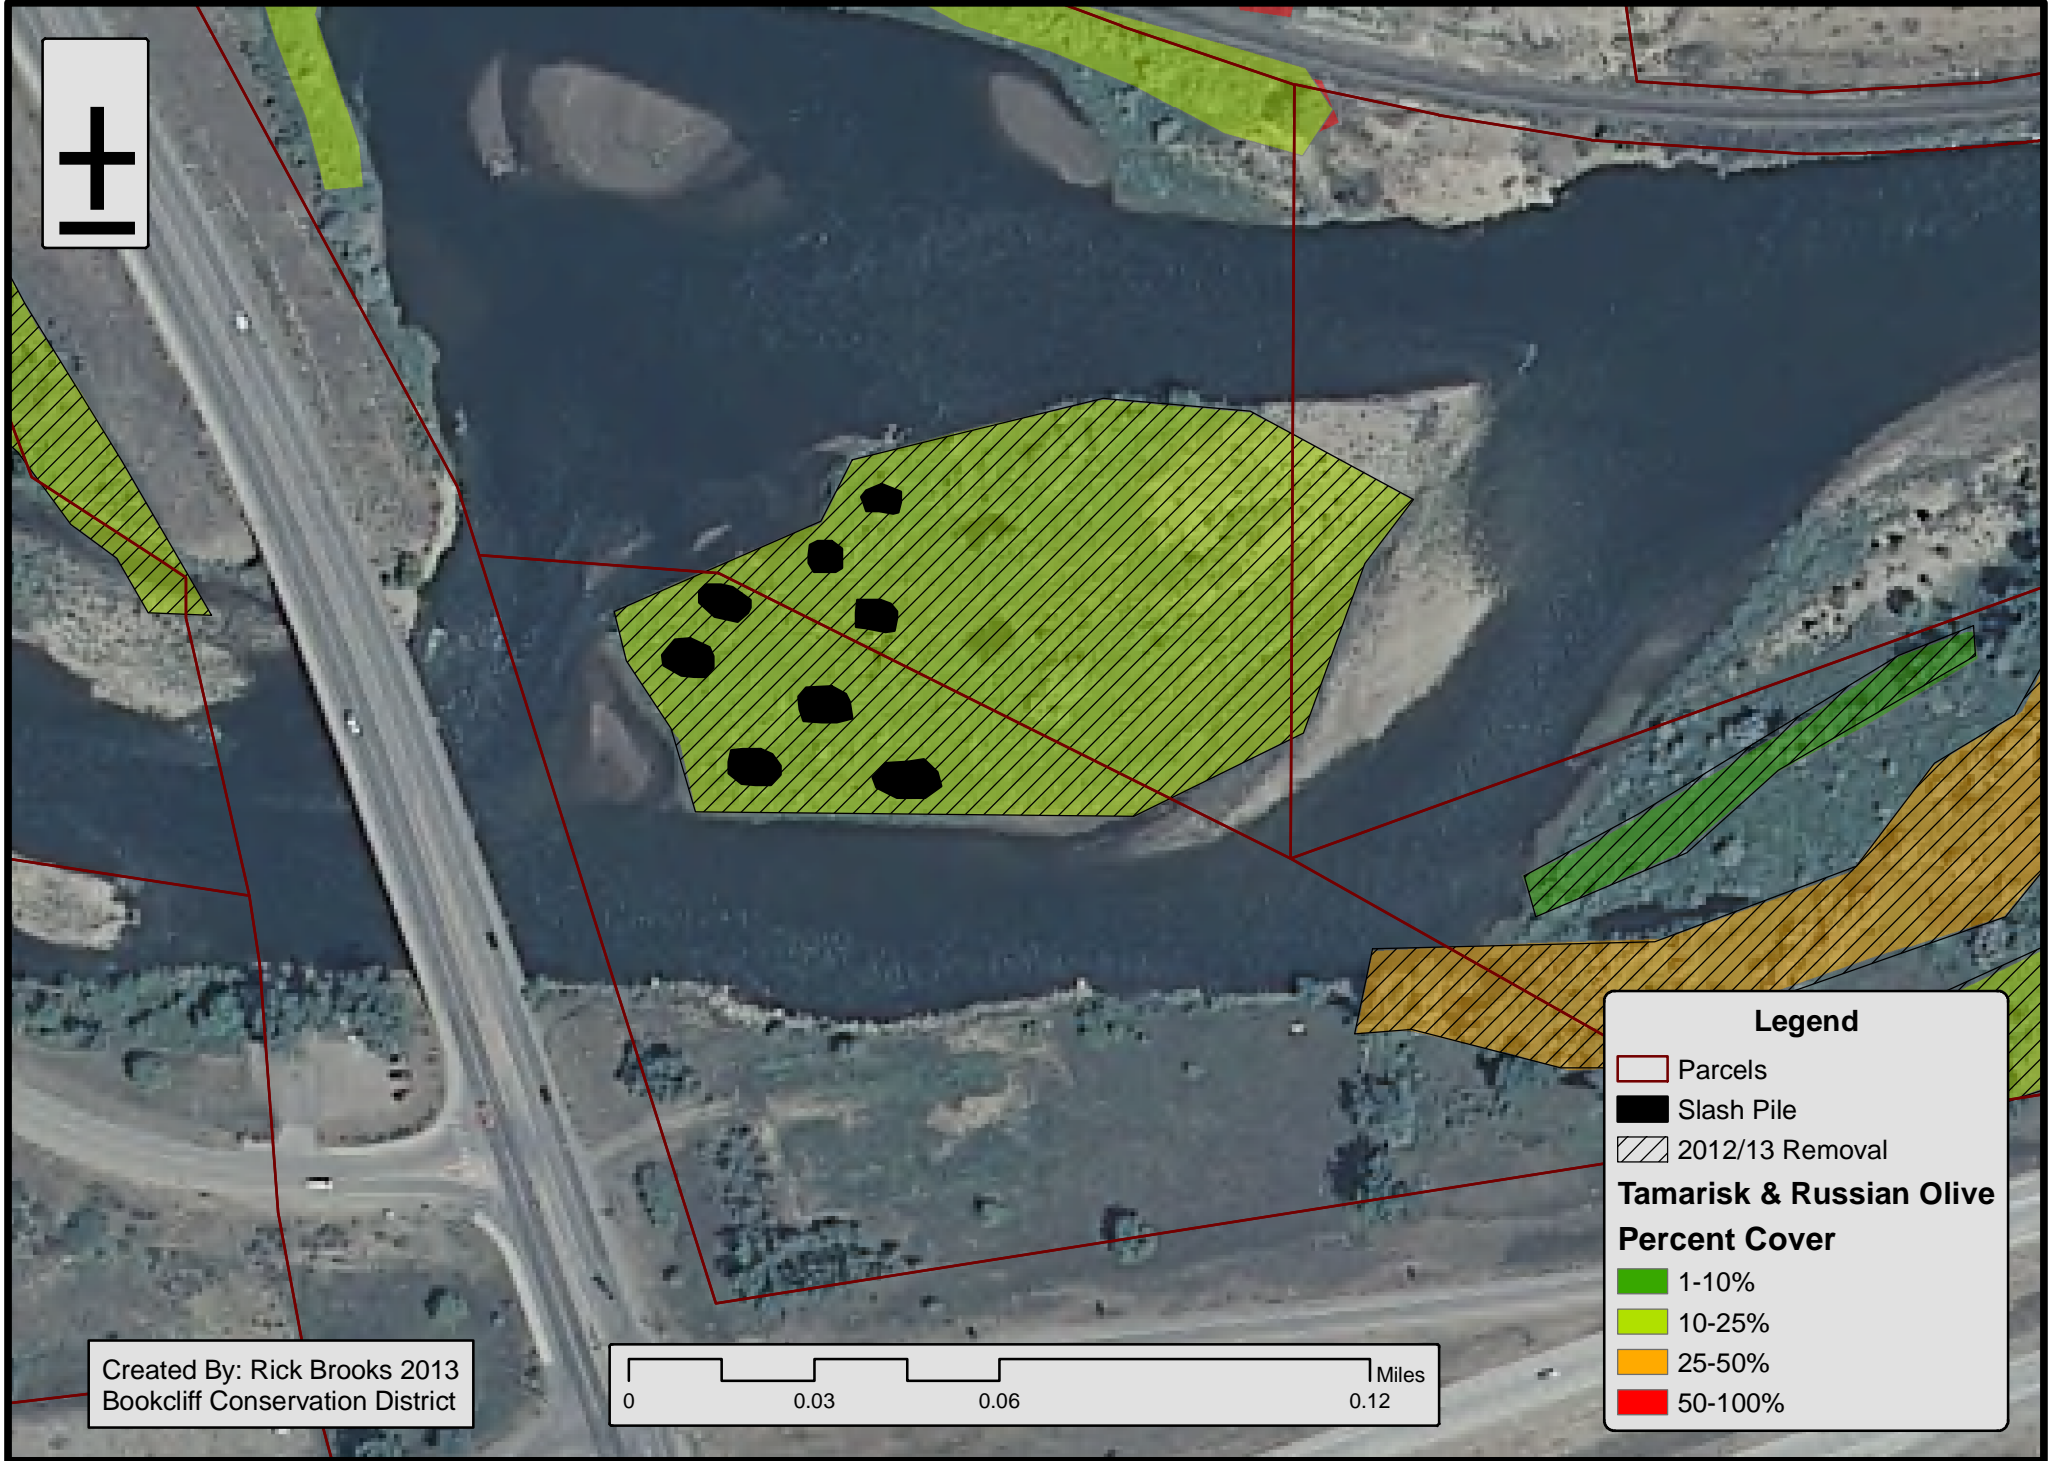

Rifle Island

Created By: Rick Brooks 2013
Bookcliff Conservation District

Legend

- Parcels
- Slash Pile
- 2012/13 Removal

**Tamarisk & Russian Olive
Percent Cover**

- 1-10%
- 10-25%
- 25-50%
- 50-100%