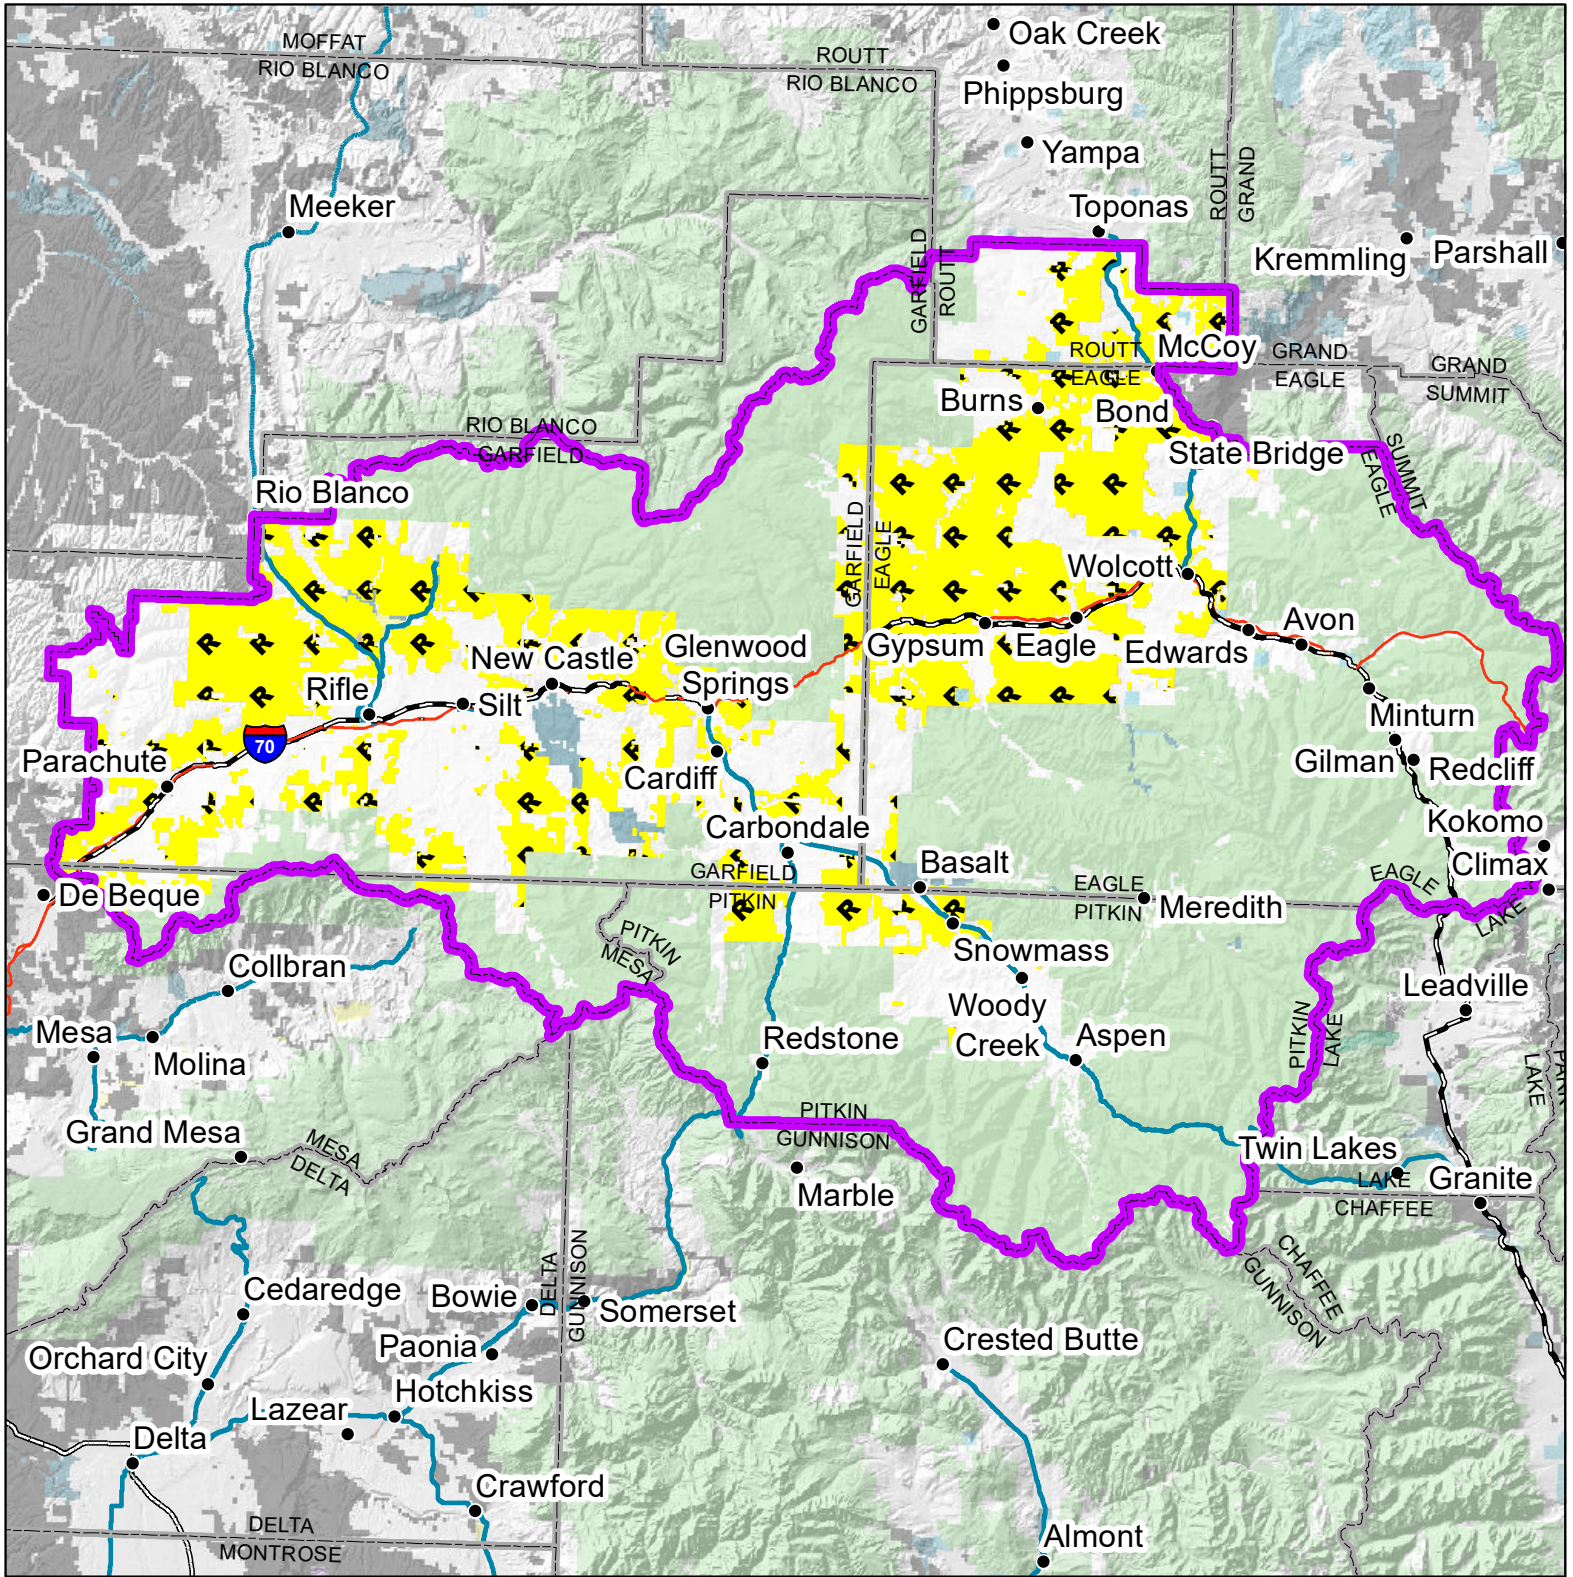

Colorado River Valley Field Office

Legend

- | | | | |
|--|------------------------------------|--|---------------------------|
| | Colorado River Valley Field Office | | Other Federal |
| | County Boundaries | | Private |
| | BLM Stage 1 Fire Restrictions | | State |
| | Bureau of Land Management | | State Wildlife Area |
| | Bureau of Reclamation | | US Forest Service |
| | | | BLM Land outside of CRVFO |

No warranty is made by the Bureau of Land Management as to the accuracy, reliability, or completeness of these data for individual use or aggregate use with other data.