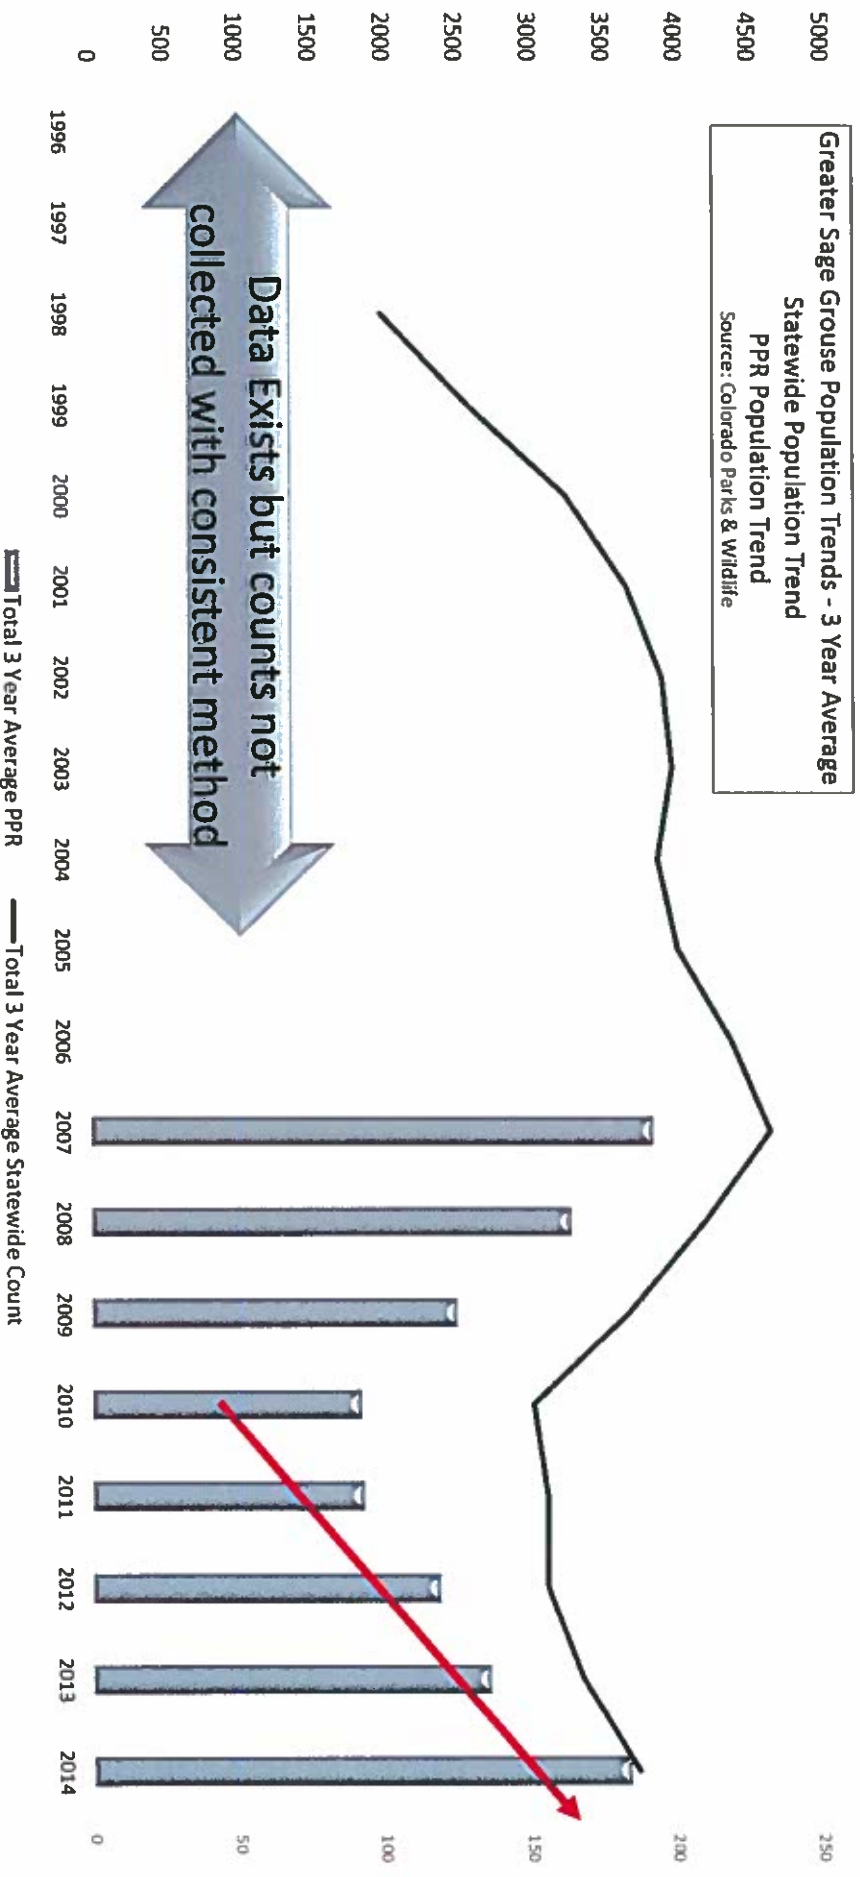

# How are the Greater Sage Grouse doing in Colorado & PPR (Garfield & Rio Blanco Counties)?

➤ Upward Trend since 2010: **112+% Increase since 2010**

➤ Largest lek in PPR in 2014: Reclaimed Natural Gas Well Pad: 31 Strutting Males