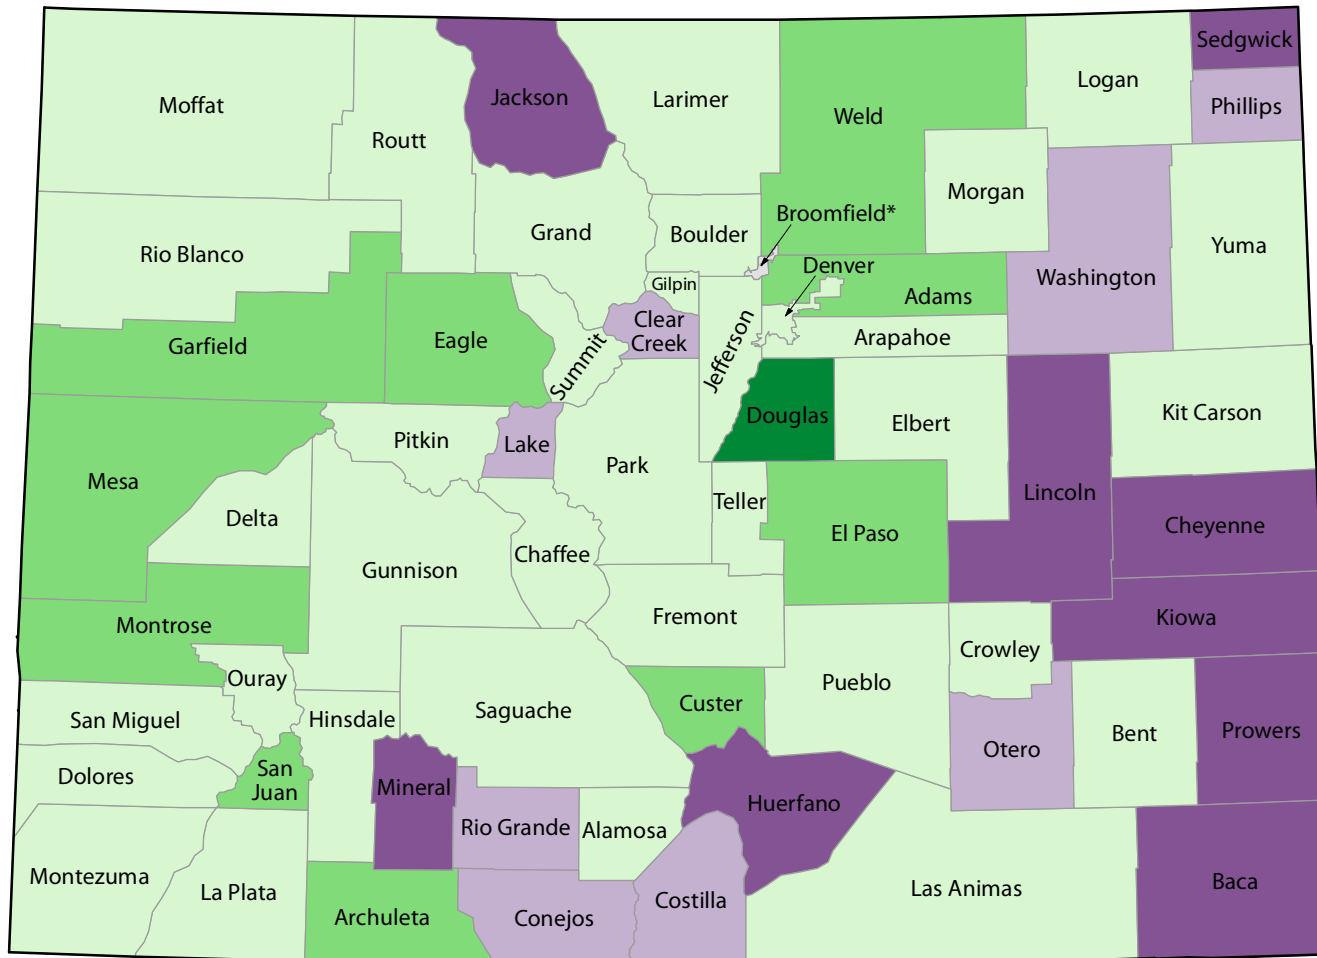

COLORADO - 2010 Census Results

Percent Change in Population by County: 2000 to 2010

Percent Change

* Comparable data not available

Percent Change for State: 16.9%