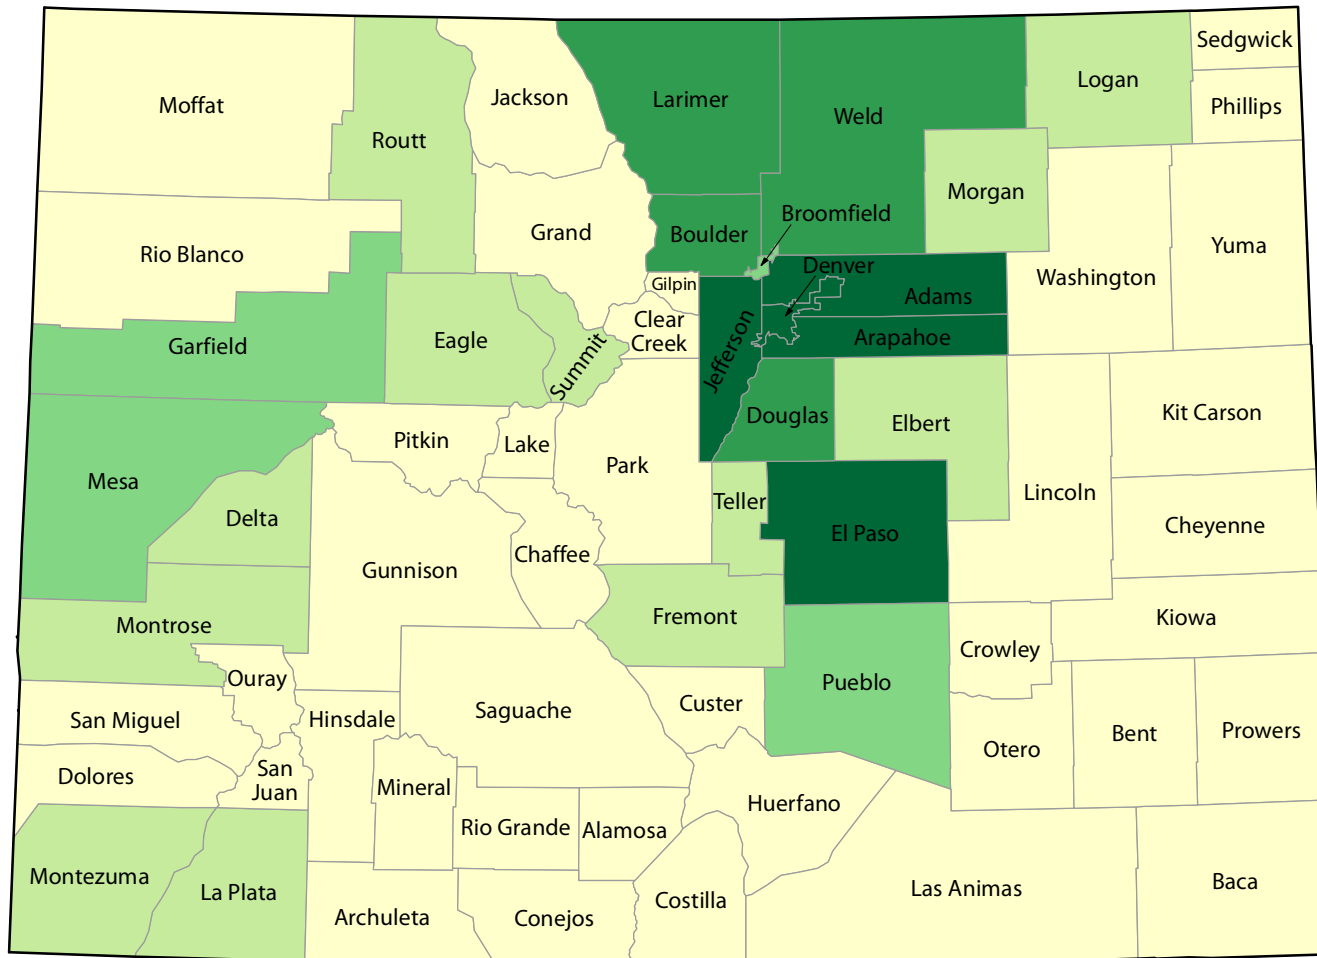

# COLORADO - 2010 Census Results

## Total Population by County

Total State Population: 5,029,196

Source: U.S. Census Bureau, 2010 Census Redistricting Data Summary File  
For more information visit [www.census.gov](http://www.census.gov).