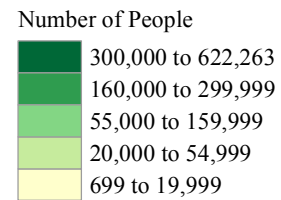

# COLORADO - 2010 Census Results

## Total Population by County

Total State Population: 5,029,196

Source: U.S. Census Bureau, 2010 Census Redistricting Data Summary File  
For more information visit [www.census.gov](http://www.census.gov).