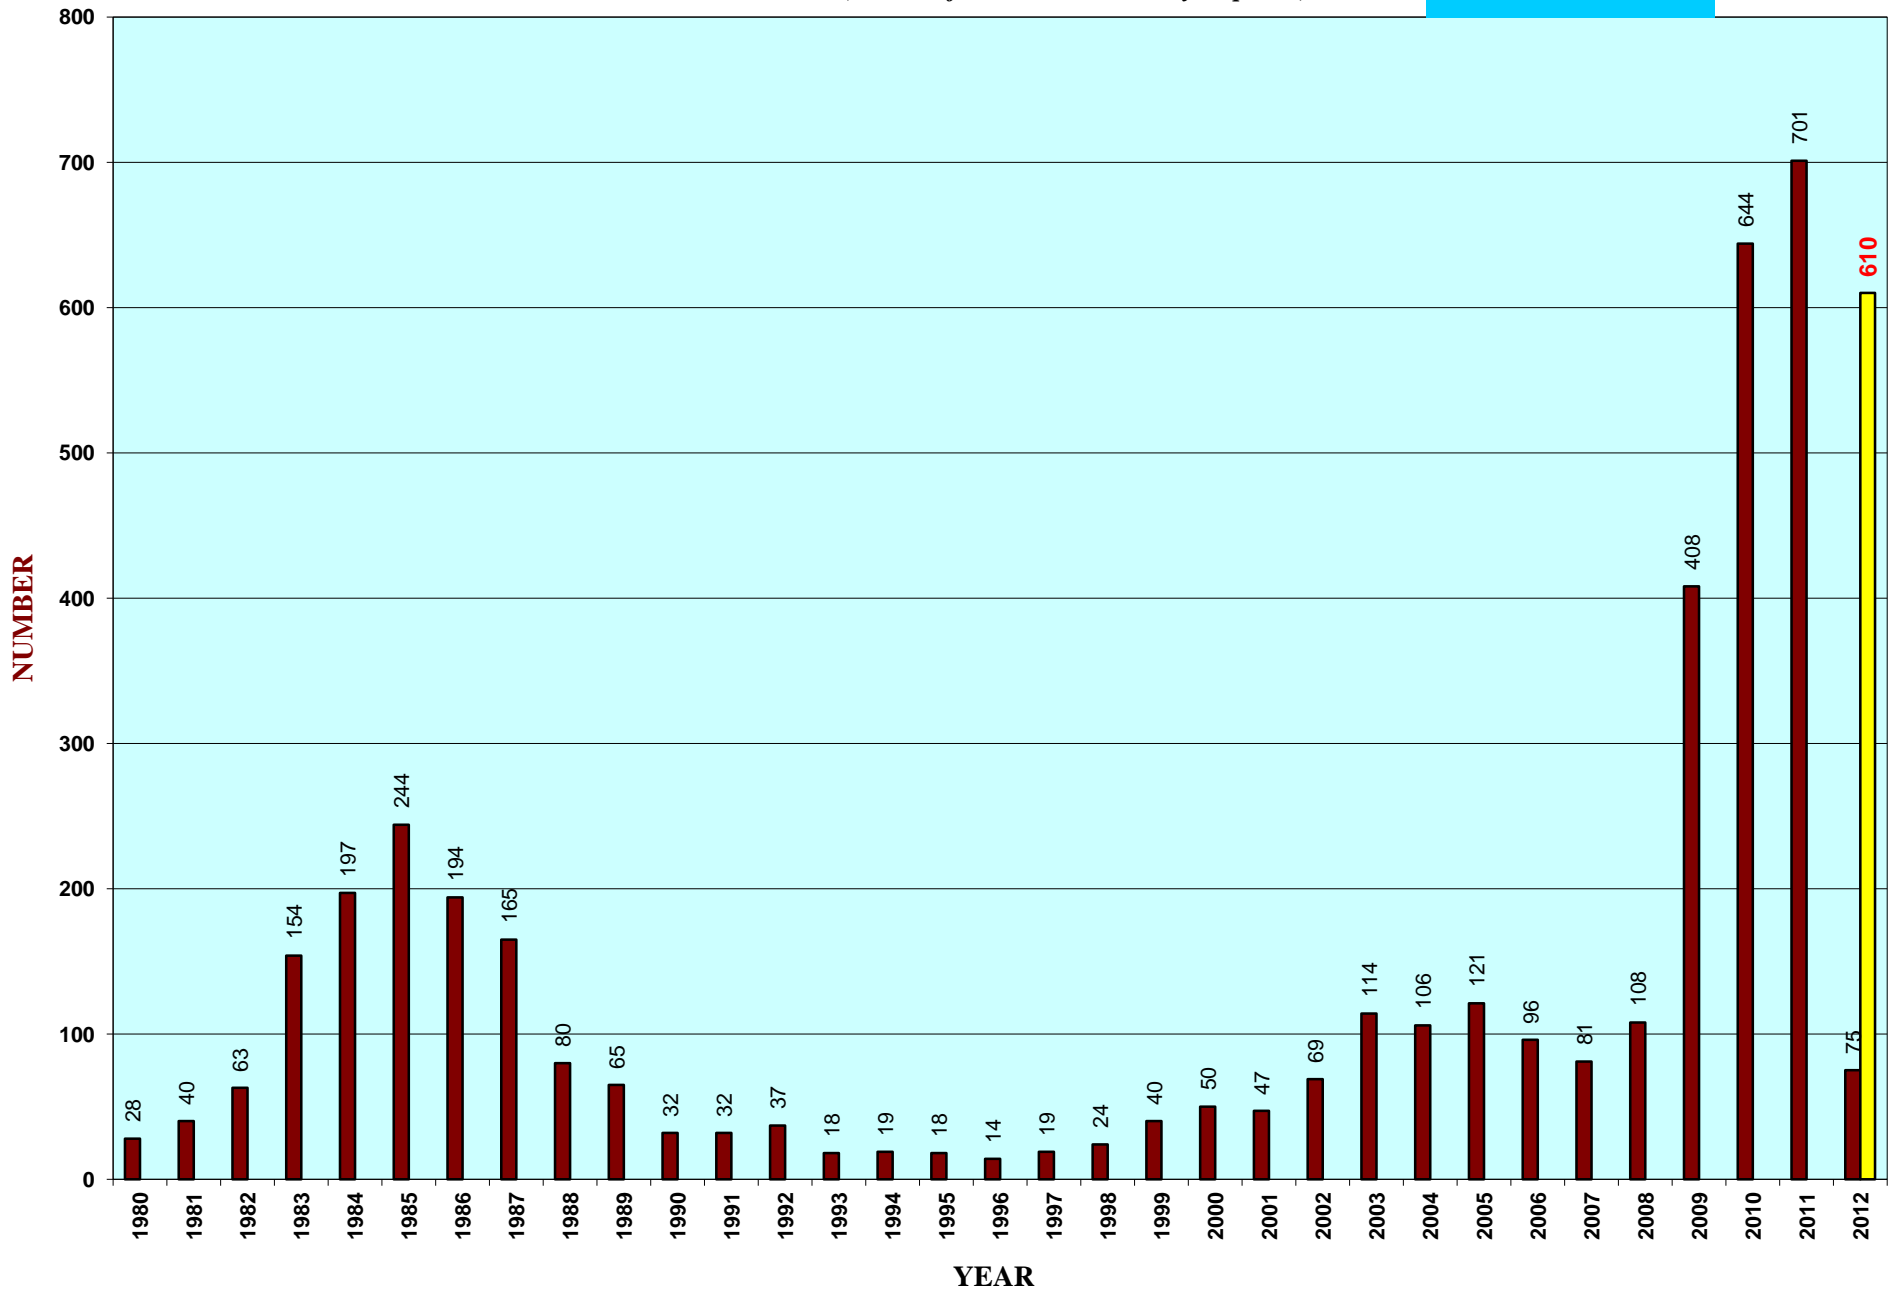

GARFIELD COUNTY FORECLOSURE HISTORY 1980 to Present - (includes files received but not yet opened)

■ Actual
 ■ Projected

Calculated as of 2/14/2012